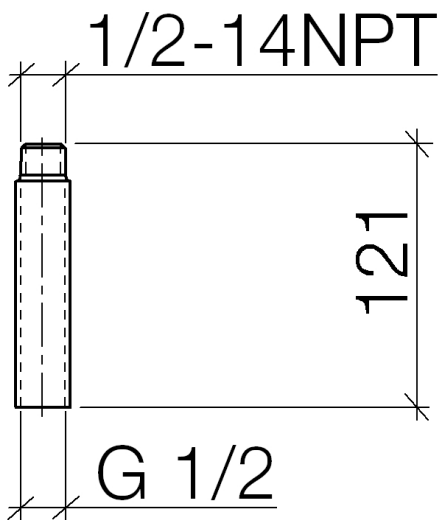

Bathtub - Concealed rough parts  
Rough-in adapter -  
Article number: 35 080 970-90 0010

- 1/2" male NPT x 1/2" female straight

Discontinued items available to order until 31.12.9999

### Dimensional drawing

All dimensions in mm / inch = mm x 0,0394

Bathtub - Concealed rough parts  
Rough-in adapter -  
Article number: 35 080 970-90 0010

Bathtub - Concealed rough parts  
Rough-in adapter -  
Article number: 35 080 970-90 0010